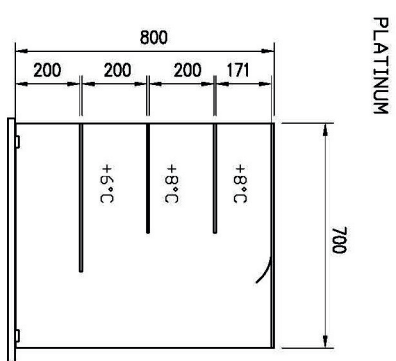

GN	L1	L2
4/1	1494	744
6/1	2144	1069