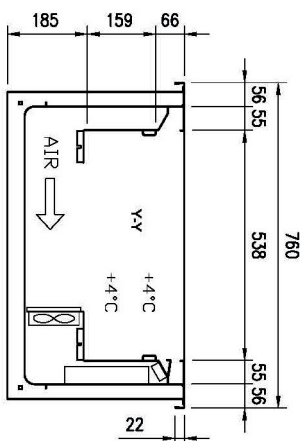

Technical data sheet

Technical drawing

Chilled display unit GN 4-1/1 bottom cover, opening to the sides, Wenge

Model

SAP Code

00012147

A= ELECTRICAL CONNECTION
D= WATER DISCHARGE ø16
E= GAS CONNECTION ø8 ø10
F= WATER BOX