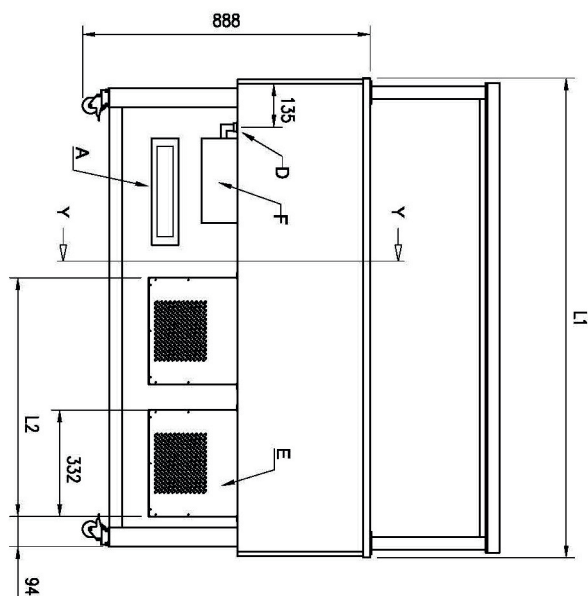

SAP Code	00012147	Loading	230 V / 1N - 50 Hz
Net Width [mm]	1494	Number of GN / EN	4
Net Depth [mm]	760	GN / EN size in device	GN 1/1
Net Height [mm]	1688	GN device depth	200
Net Weight [kg]	183.00	Minimum device temperature [°C]	4
Power electric [kW]	0.494	Maximum device temperature [°C]	8

Technical data sheet

Technical drawing

Chilled display unit GN 4-1/1 bottom cover, opening to the sides, Wenge

Model

SAP Code

00012147

A= ELECTRICAL CONNECTION
 D= WATER DISCHARGE ø16
 E= GAS CONNECTION ø8 ø10
 F= WATER BOX

2. Net Width [mm]:

1494

3. Net Depth [mm]:

760

4. Net Height [mm]:

1688

5. Net Weight [kg]:

183.00

6. Gross Width [mm]:

1558

7. Gross depth [mm]:

860

8. Gross Height [mm]:

1830

9. Gross Weight [kg]:

240.70