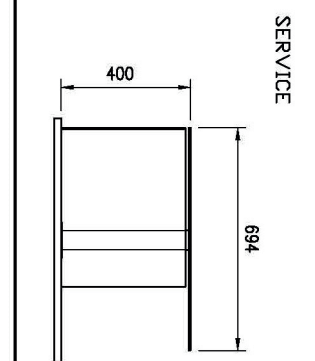

GN	L1	L2
4/1	1494	744
6/1	2144	1069