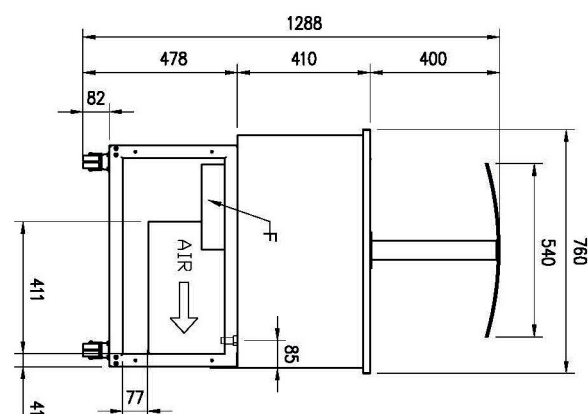

GN	L1	L2
4/1	1494	744
6/1	2144	1069