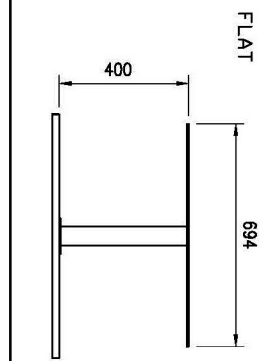

GN	L1	L2
4/1	1494	744
6/1	2144	1069